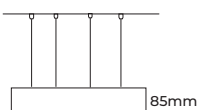

Single Line Diagram

Pendant